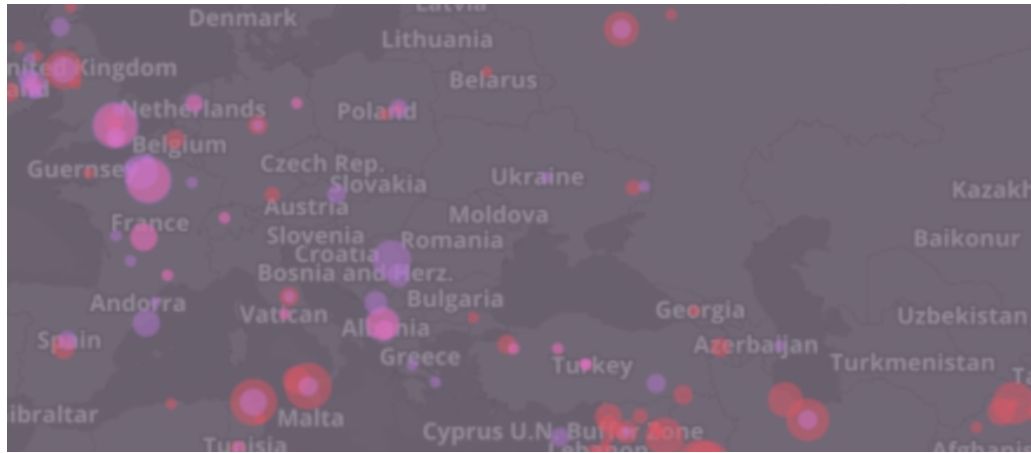

Decision Support for Intelligence

- 40% better event resolution
- Integration across systems

...for Process Engineering

- Leaks predicted 2 weeks earlier
- "Why" reasons drive acceptance