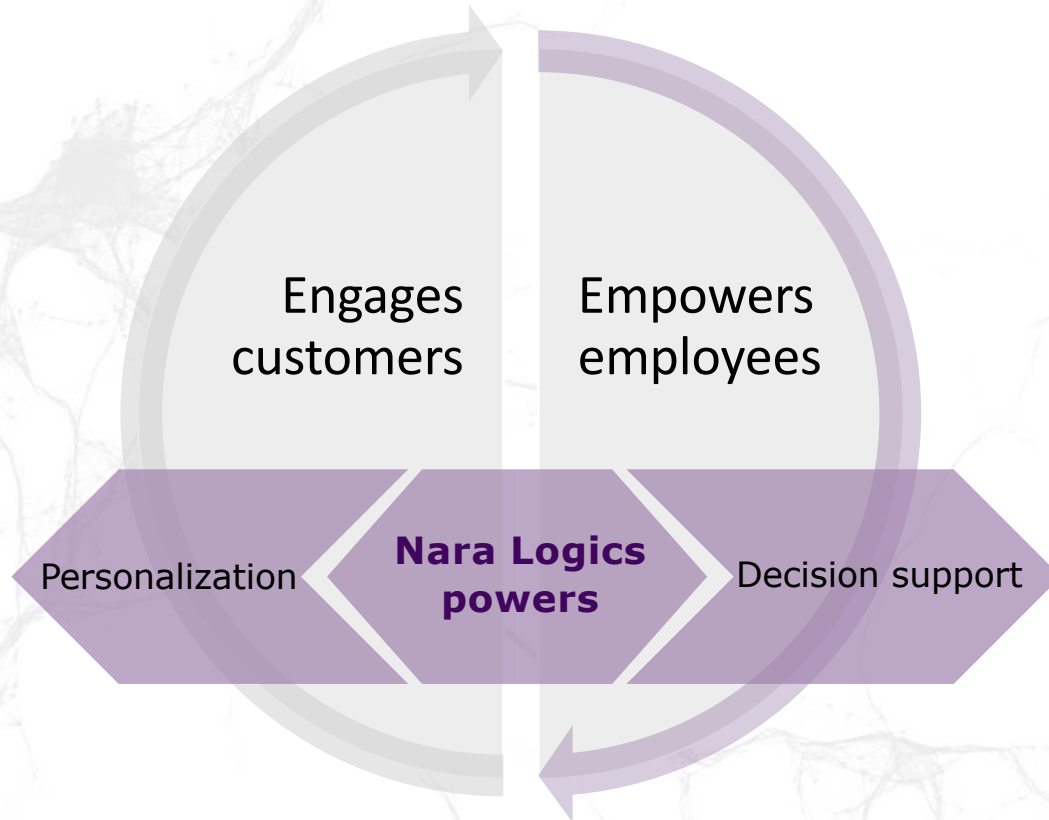

# Synaptic Intelligence for IoT: A platform for smarter decisions with IoT data

Jana Eggert, CEO  
[jana@naralogics.com](mailto:jana@naralogics.com)

Brain and Cognitive Sciences, MIT

**naralogics**  
artificial intelligence for the real world

## Goals for digital transformation

Nara Logics provides **ANSWER AI** for smarter software

## Decision Support for Intelligence

- 40% better event resolution
- Integration across systems