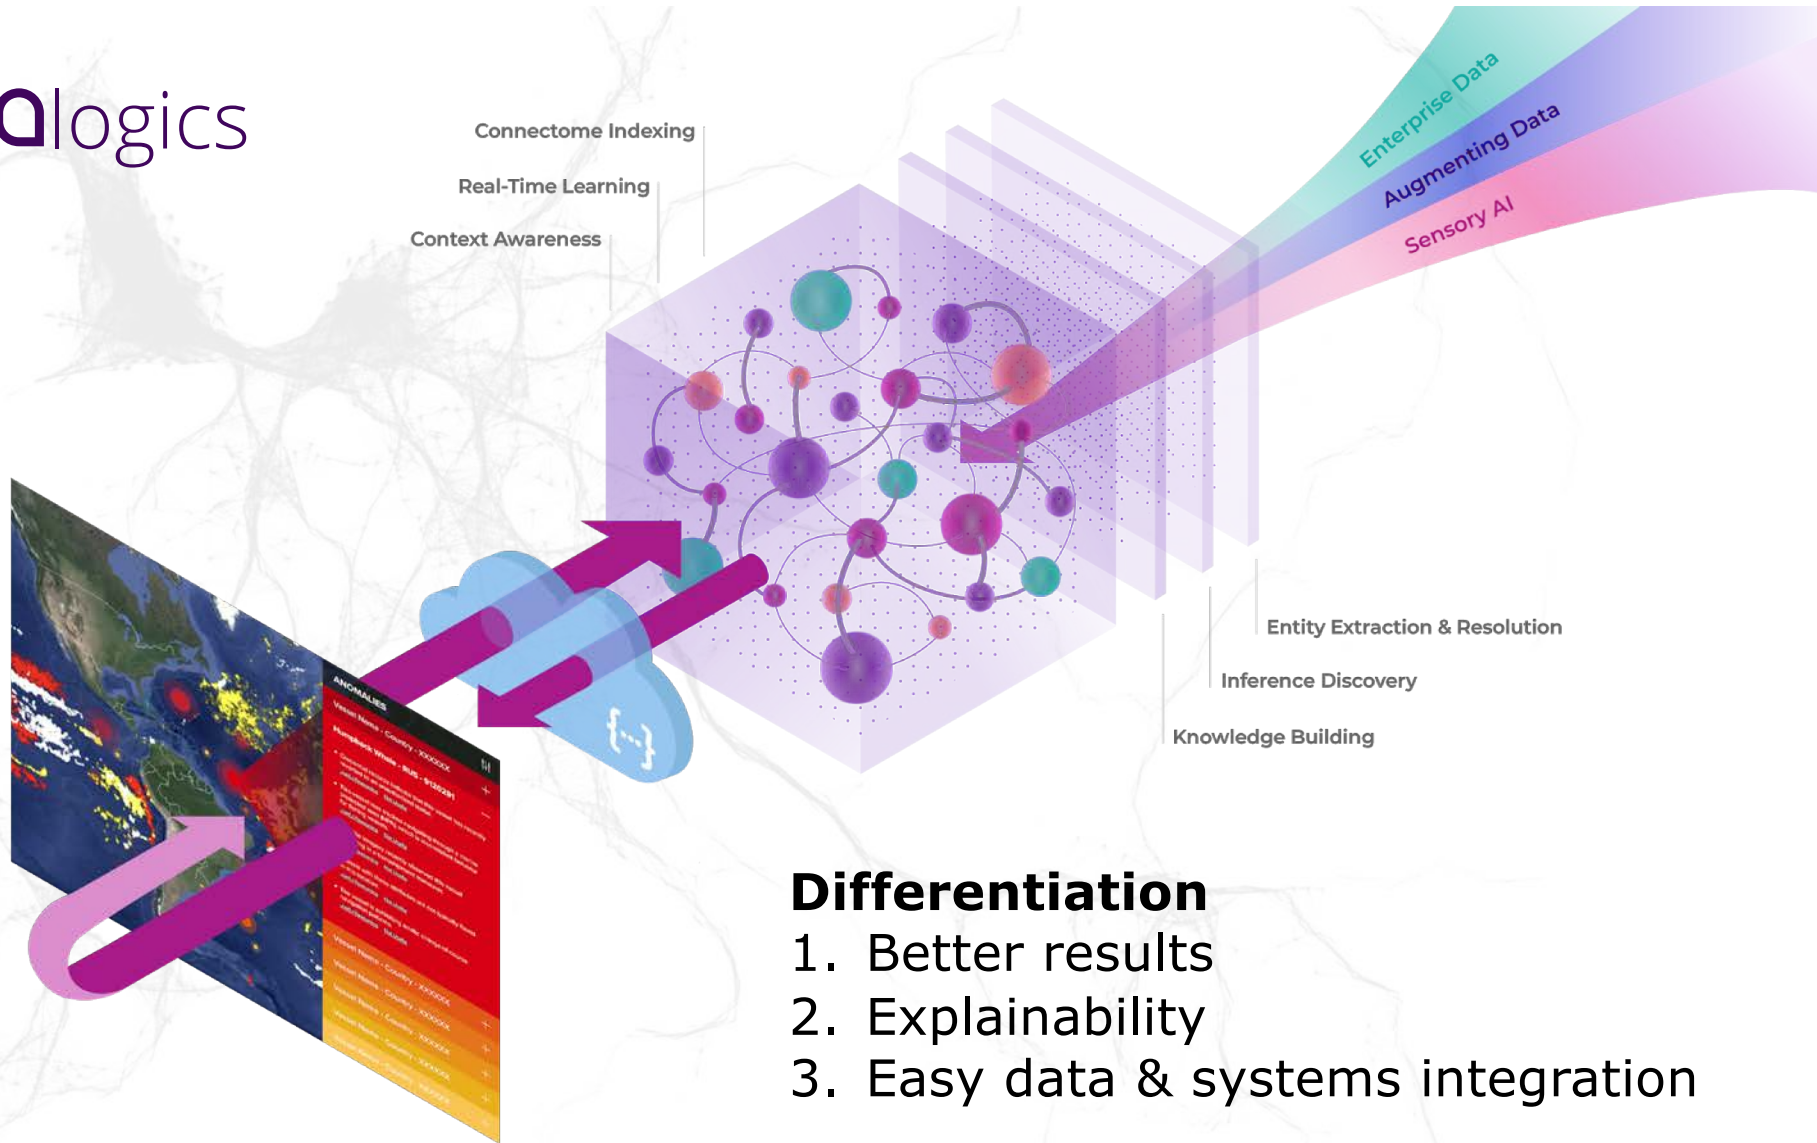

## Goals for digital transformation

Nara Logics provides **ANSWER AI** for smarter software

## Decision Support for Intelligence

- 40% better event resolution
- Integration across systems

## ...for Process Engineering

- Leaks predicted 2 weeks earlier
- "Why" reasons drive acceptance

nara**l**ogics