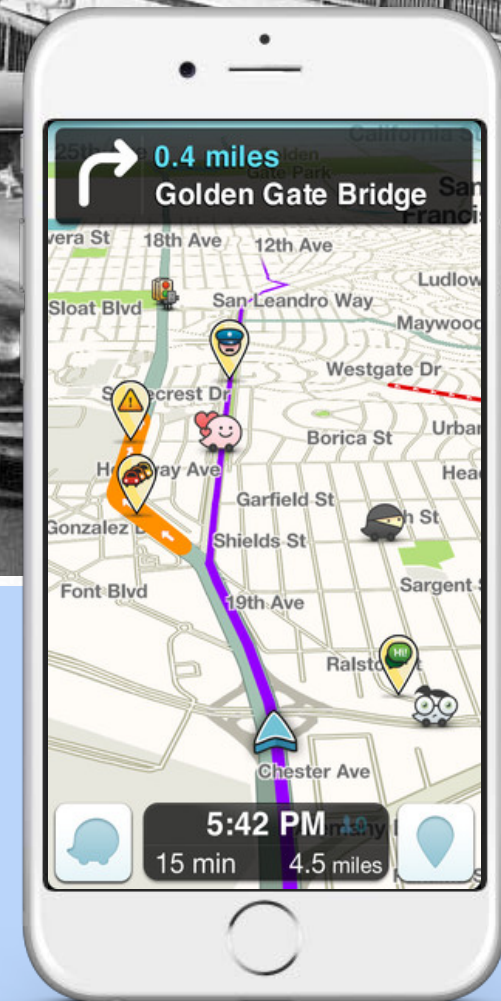

Congestion Going From Bad to Worse