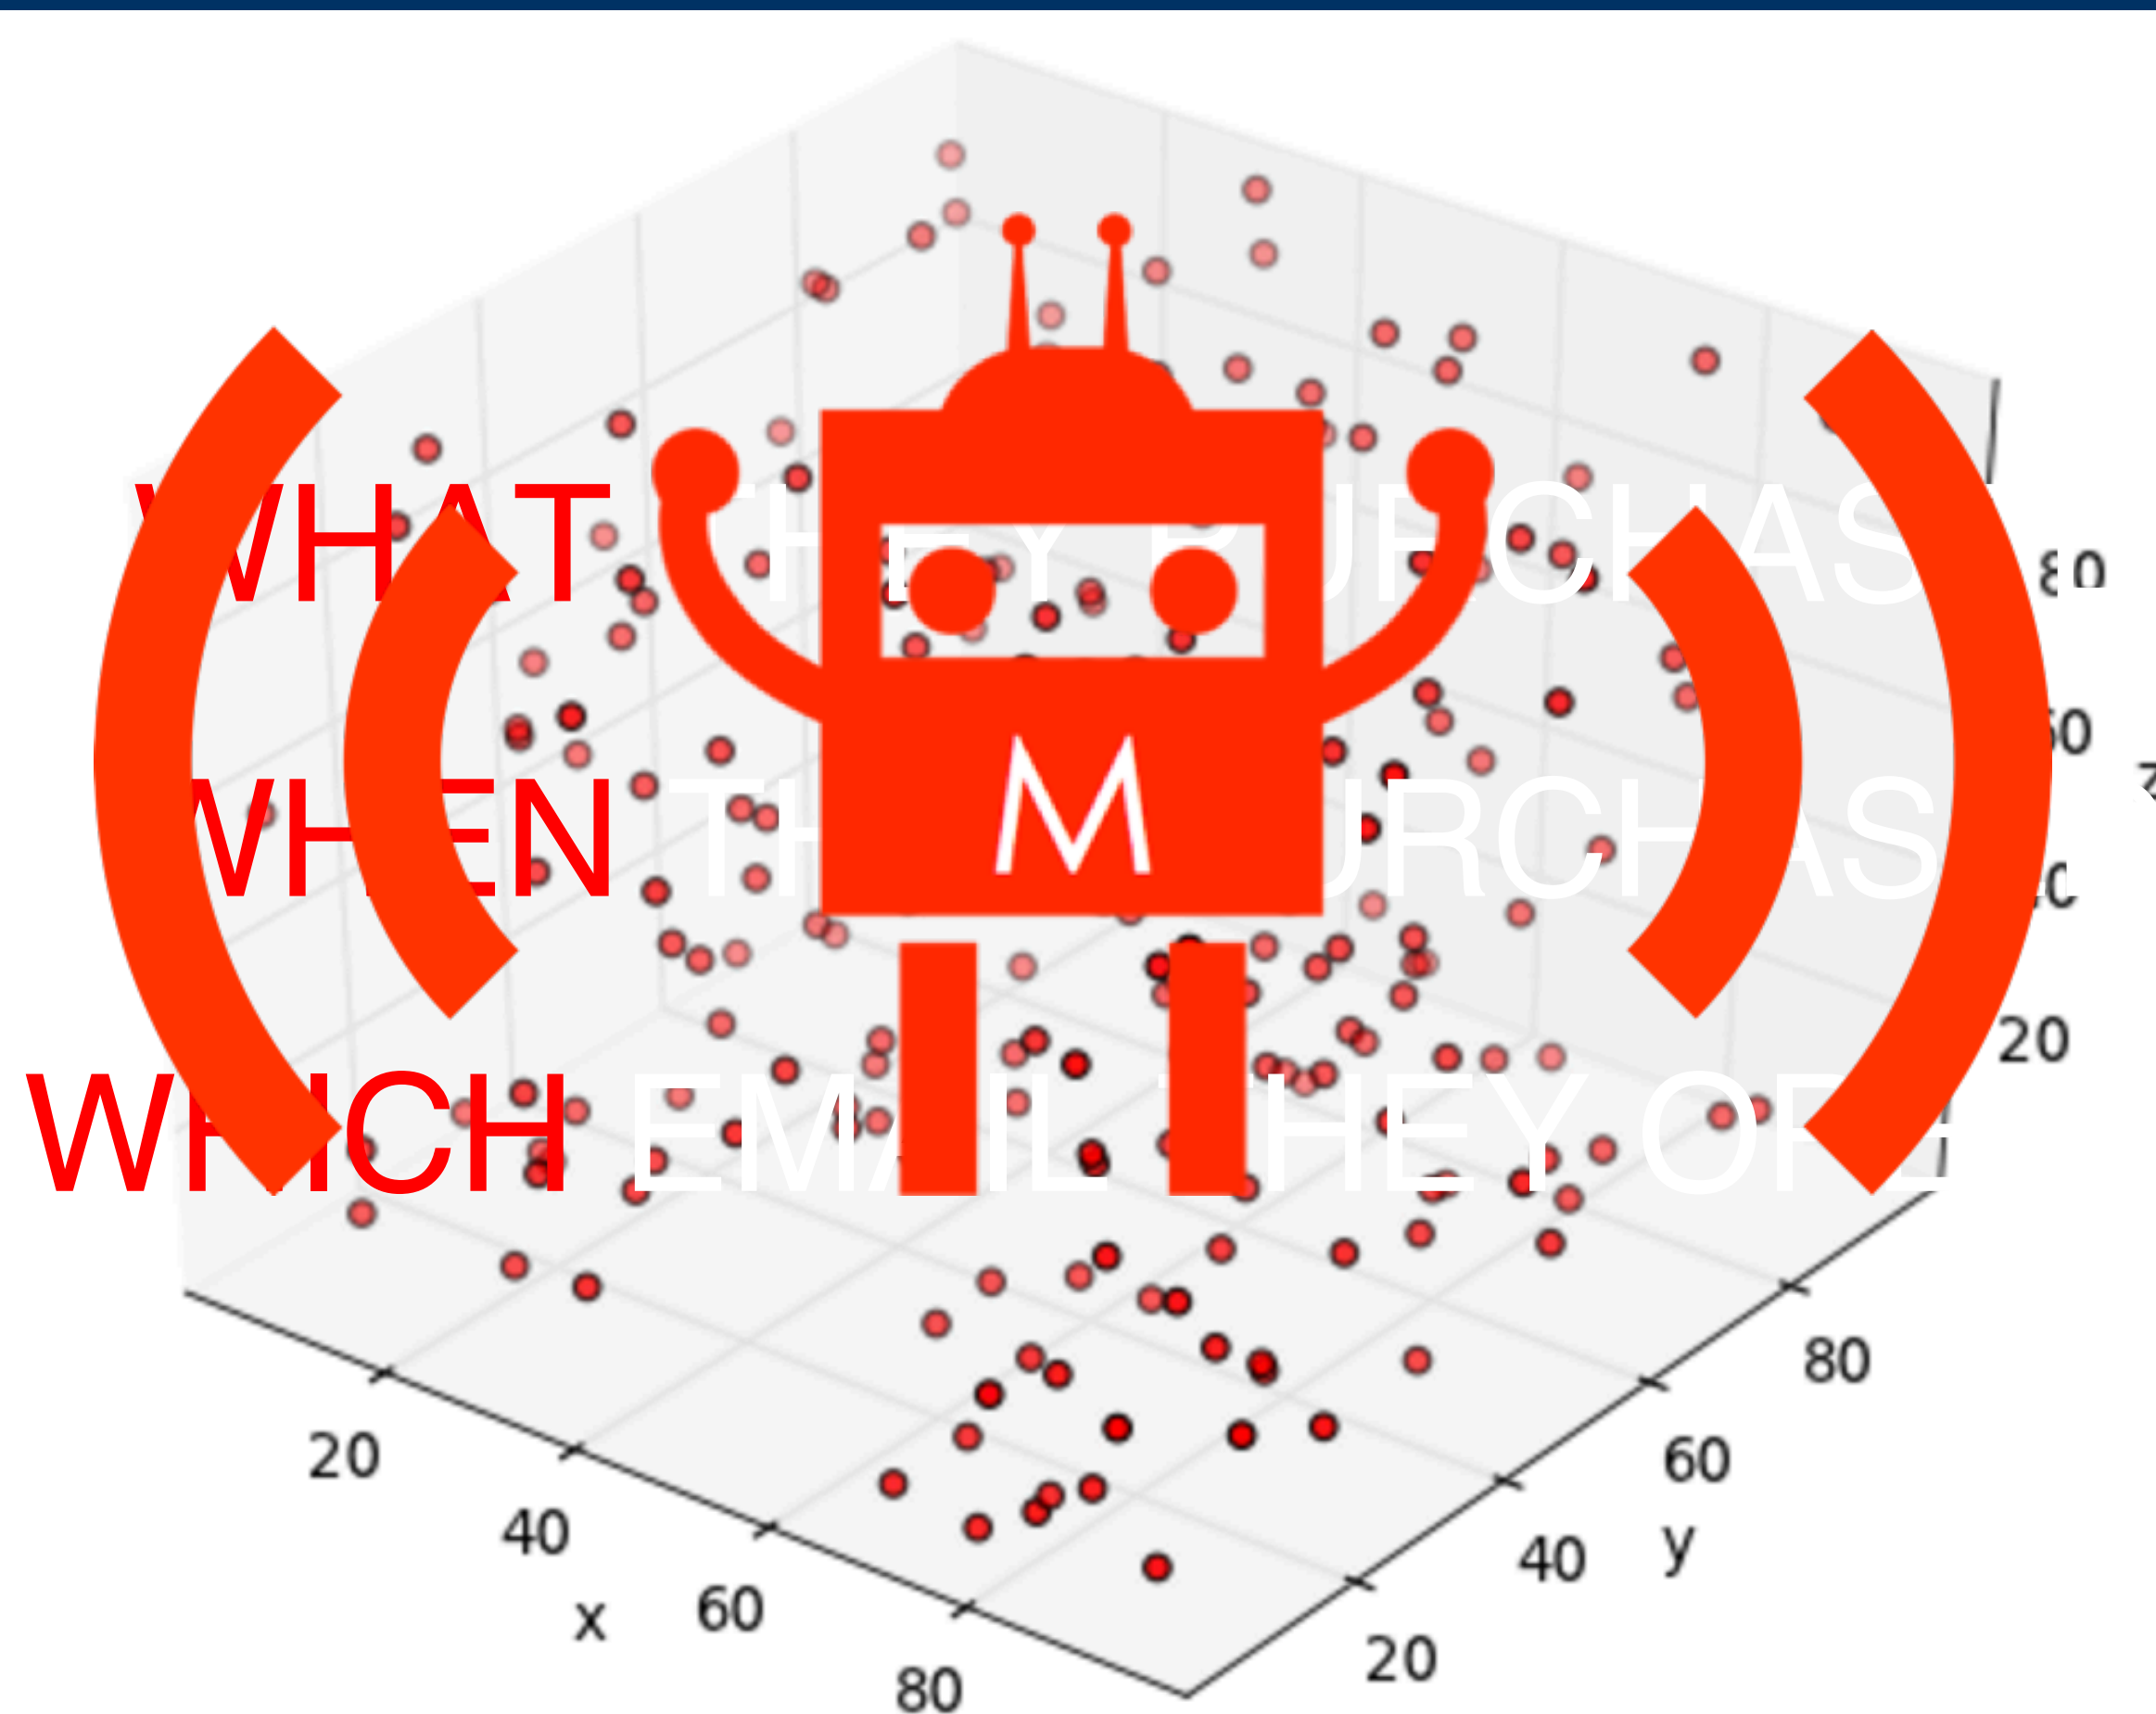

WHERE
MIGRATE