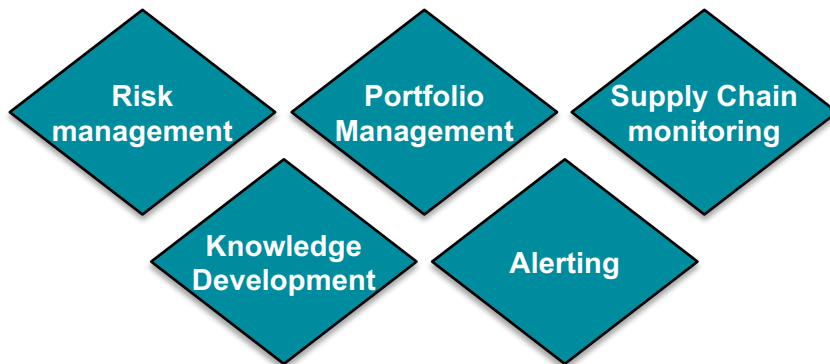

**National
Security**