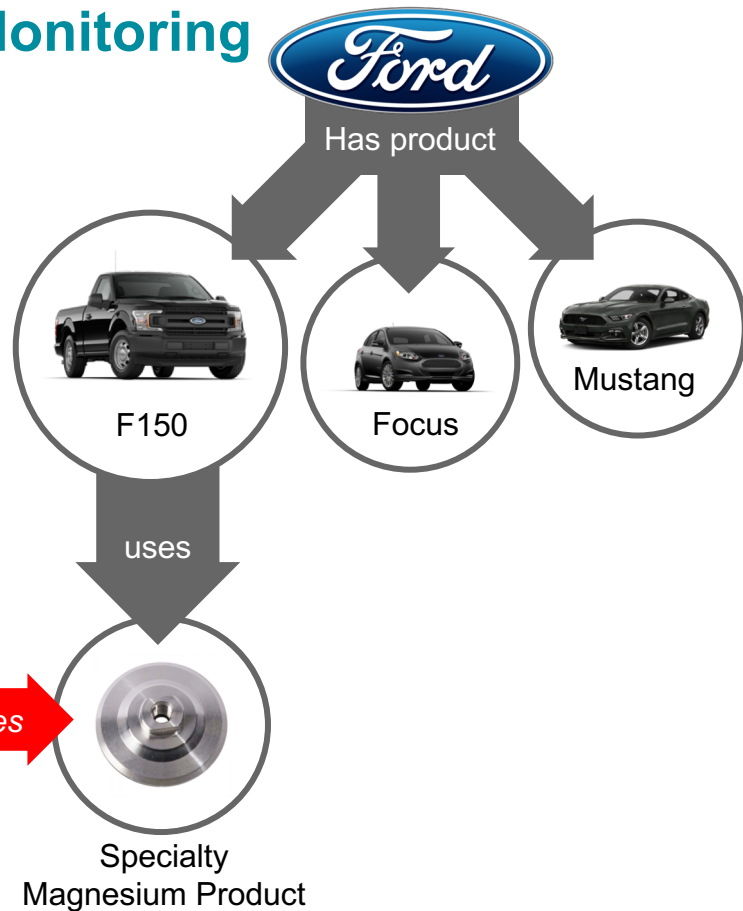

Example: Company data

Structured
Entity Intelligence
Data

NLP/NLU
+
Knowledge Graph

Drive decisions and results

Entity Intelligence for Supply Chain Monitoring

Fire at **Meridian** plant impacts **Ford's** ability to produce F150s and Super Duties

Forge identifies potential impact but the press has not yet done so

Stories and hypotheses gain momentum

May 2nd

Event detected via WaPo AP article

May 9th

Reuters reports connection between fire & F150s

May 11th