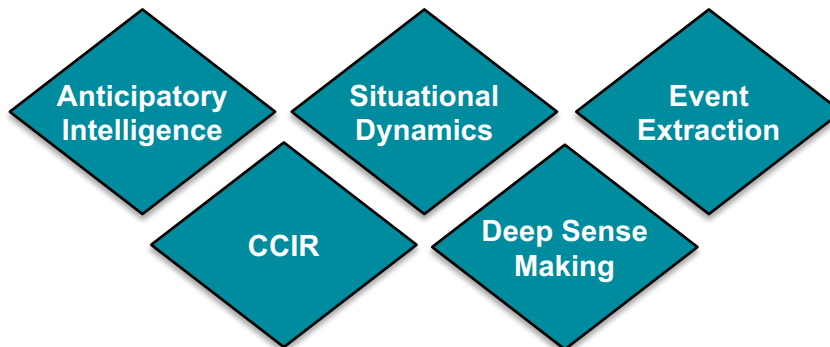

Jennifer Lum
Co-founder & COO

e: jennifer@forge.ai

w: www.forge.ai

t: [@forge_ai](https://twitter.com/forge_ai)