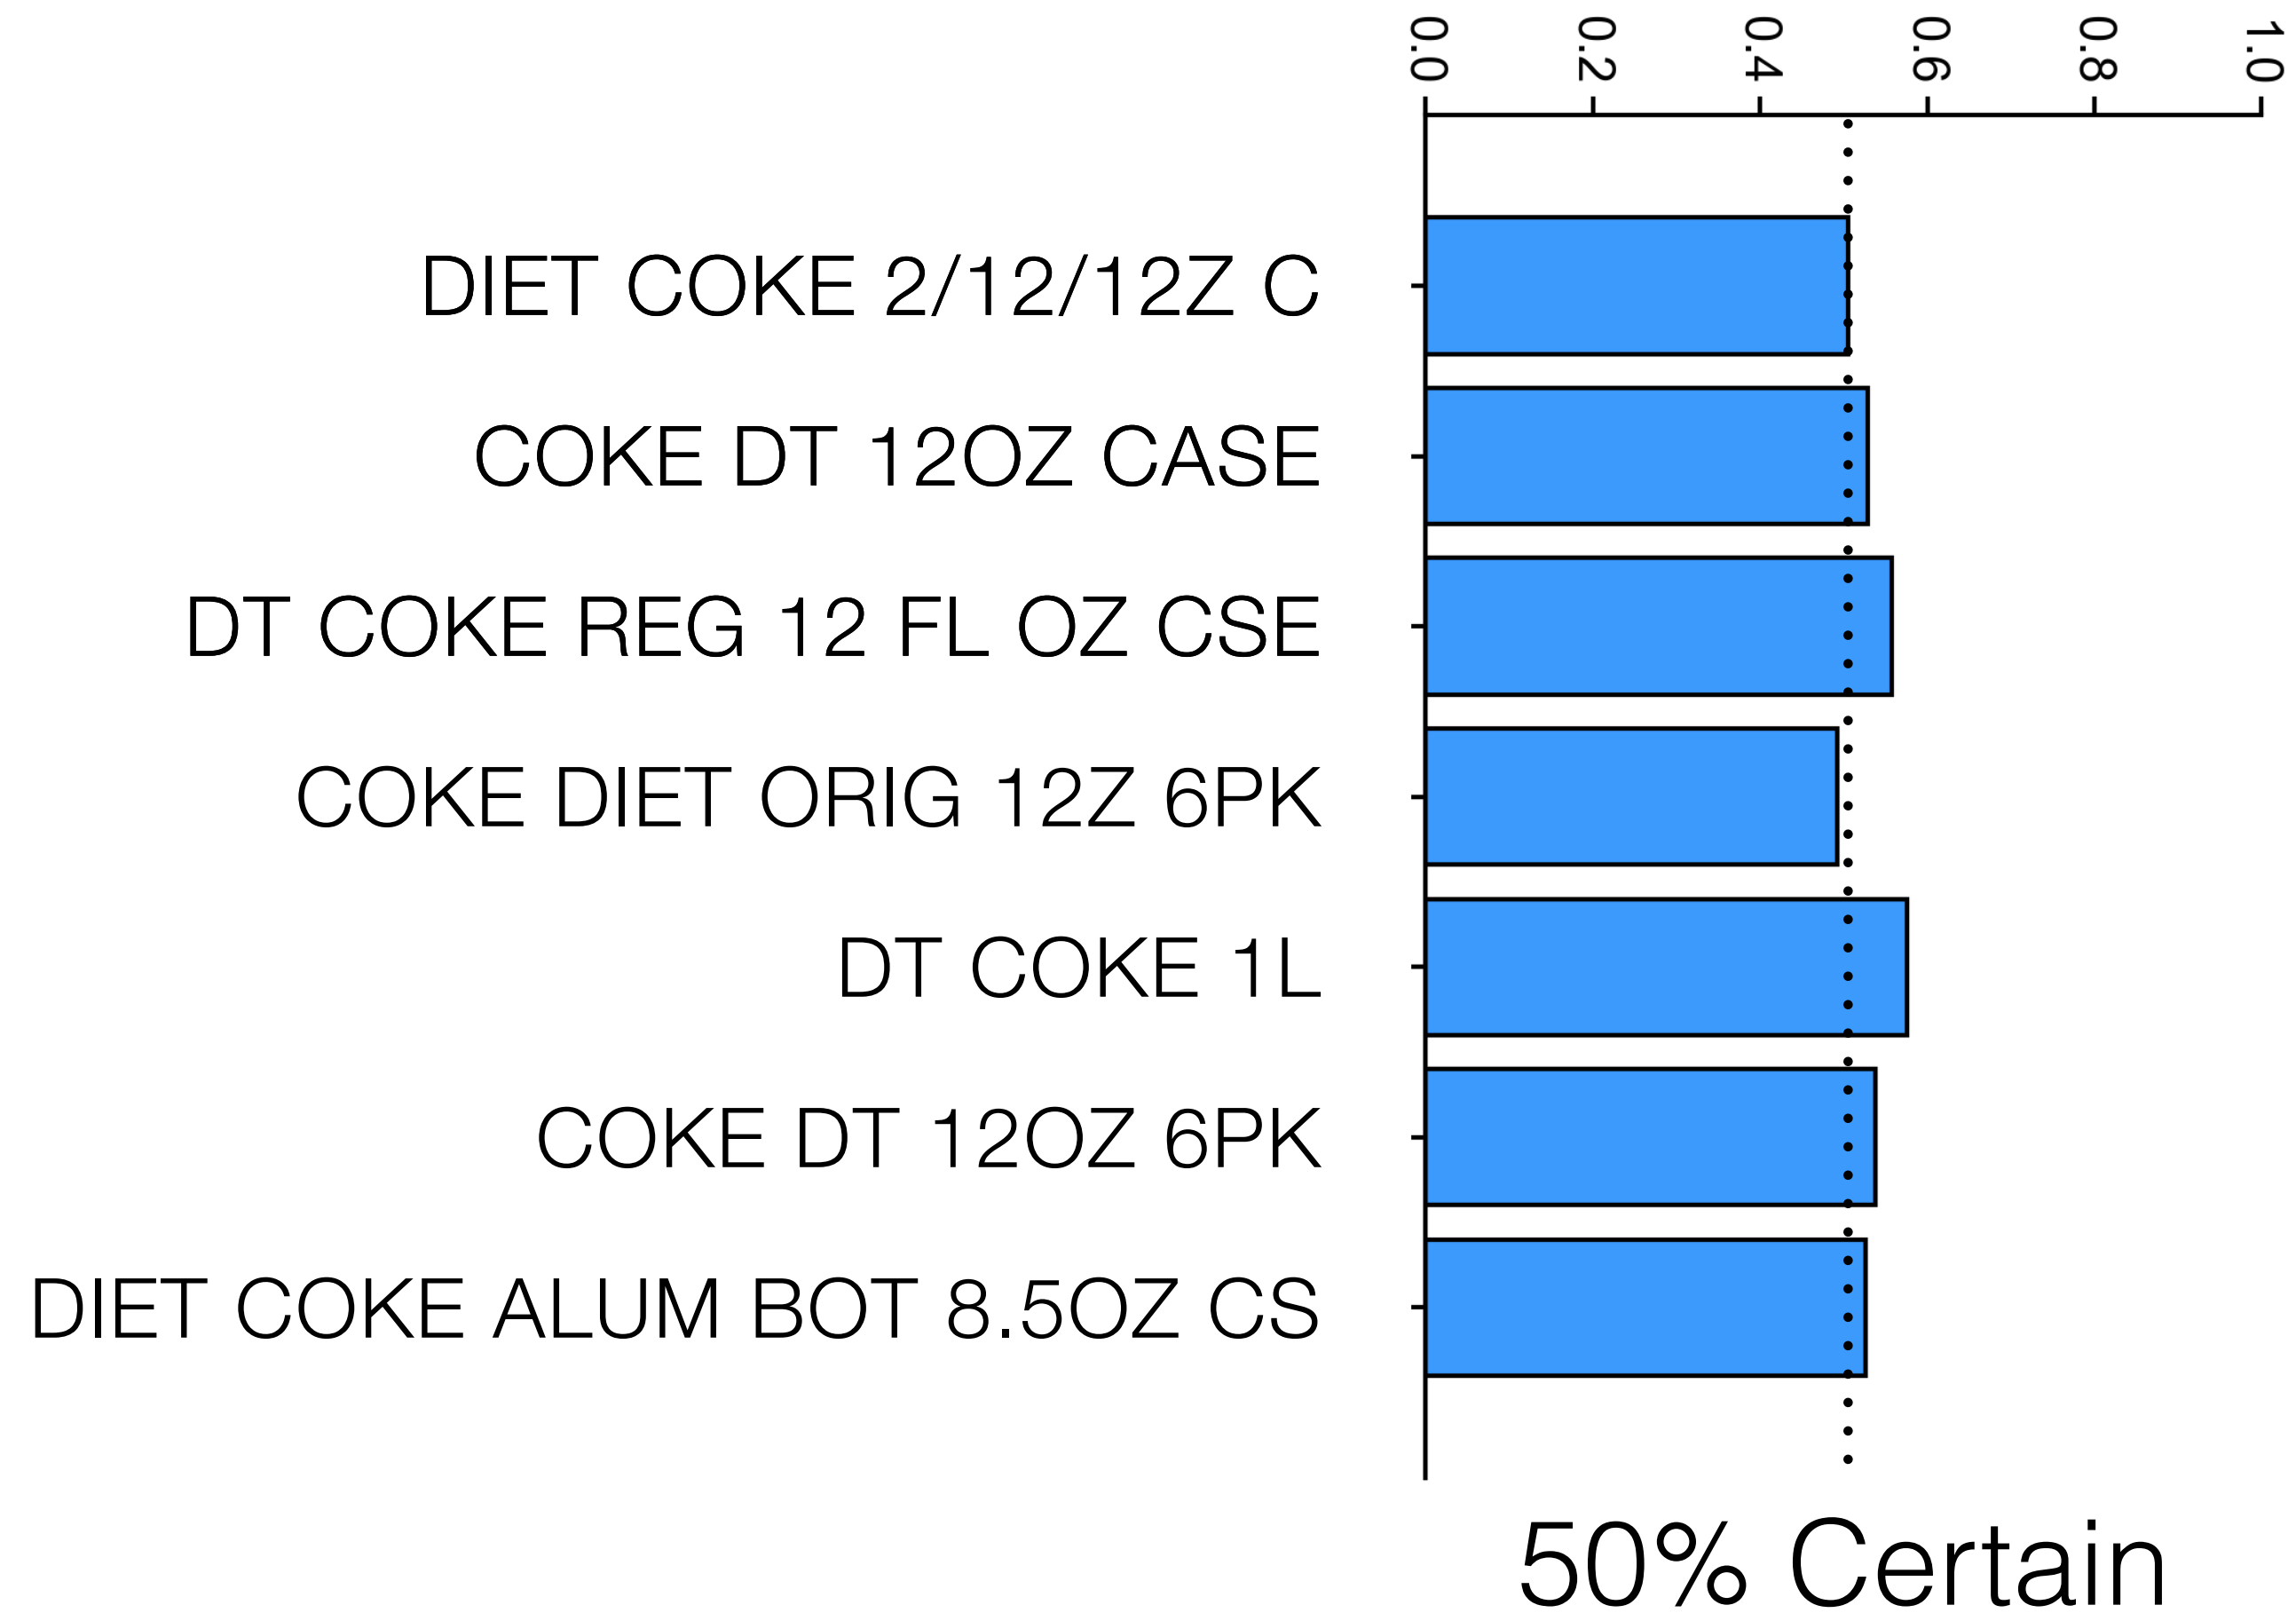

Making Unstructured Data Usable

Find This Product: “Diet Coke 12oz 24 Cans”

Find This Product: "Diet Coke 12oz 24 Cans"

←-----
COKE DT 12OZ CASE

DIET COKE 2/12/12Z C
←-----

←-----
DT COKE REG 12 FL OZ CSE

Find This Product: “Diet Coke 12oz 24 Cans”

STATE-OF-THE-ART RESULTS

actually are listings of this product

are not

Find This Product: “Diet Coke 12oz 24 Cans”

GAMALON STRUCTURE AND MATCH RESULTS

actually are listings of this product

are not

- DIET COKE 2/12/12Z C
- COKE DT 12OZ CASE
- DT COKE REG 12 FL OZ CSE
- COKE DIET ORIG 12Z 6PK
- DT COKE 1L
- COKE DT 12OZ 6PK
- DIET COKE ALUM BOT 8.5OZ CS